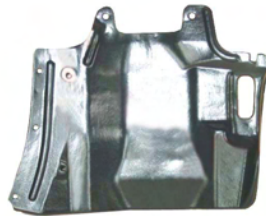

Engine Protection Cover Splash
(Vercital)