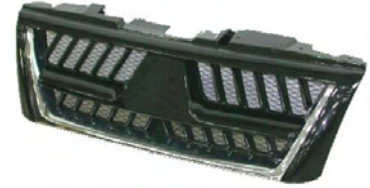

Front Bumper Reinforcement '03

NDJ04-27210

Front Bumper Support Bracket

NDJ04-28110

Grille

NDJ04-32110 Mat-Black
NDJ04-32120 CHRM/Dark Gray

Grille

NDJ04-32210 CHRM Black