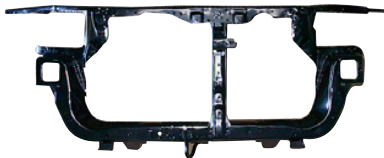

Radiator Support Panel ASS'Y
'99

NDB08-39500