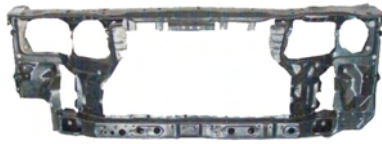

Radiator Support Panel ASS'Y