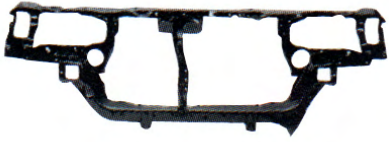

Radiator Support Panel ASS'Y

NDC07-39400