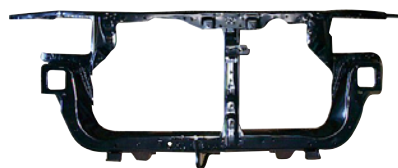

NDB10-32100 CHRM/Black W/O Mark

Radiator Support Panel ASS'Y